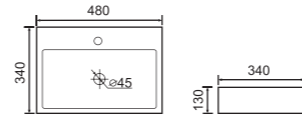

TB-332

Counter Basin
Size: 420 × 420 × 145mm

TB-758

Counter Basin
Size: 400 × 400 × 115mm

TB250

Wall Basin
Size: 520 × 220 × 190mm

TB-243

Counter Basin
Size: 700 × 400 × 125mm

TB-351

Wall Basin
Size: 460 × 330 × 210mm

TB-257

Wall or Counter Basin
Size: 430 × 395 × 130mm

TB254

Wall or Counter Basin
Size: 480 × 340 × 130mm

TB-208

Counter Basin
Size: 540 × 450 × 150mm

TB-218 Counter Basin
Size: 560 × 445 × 150mm

TB-218B Counter Basin
Size: 460 × 460 × 145mm

TB-300

Counter Basin
Size: 480 × 440 × 80mm

TB-242

Wall or Counter Basin
Size: 330 × 290 × 110mm

TB-218C Counter Basin
Size: 410 × 410 × 145mm

Vanity Top
Size: 1500 × 465 × 180mm

ASW-900LHD

Vanity Top
Size: 900 × 465 × 190mm

ASW1200D

Vanity Top
Size: 1200 × 465 × 180mm

ASW1500D

Vanity Top
Size: 1500 × 465 × 180mm

ASK600 Vanity Top