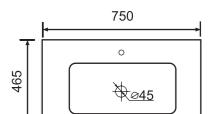

Vanity Top
Size: 1500 × 465 × 180mm

ASW-900LHD

Vanity Top
Size: 900 × 465 × 190mm

ASW1200D

Vanity Top
Size: 1200 × 465 × 180mm

ASW1500D

Vanity Top
Size: 1500 × 465 × 180mm

ASK600 Vanity Top

Size: 600 × 465 × 210mm

ASK750 Vanity Top

Size: 750 × 465 × 210mm

ASK900 Vanity Top

Size: 900 × 465 × 210mm

ASK1200 Vanity Top

Size: 1200 × 465 × 210mm

ASW-900RHD

Vanity Top
Size: 900 × 465 × 190mm

OSTU600 Vanity Top

Size: 600 × 465 × 210mm

OSTU750 Vanity Top

Size: 750 × 465 × 210mm

OSTU900 Vanity Top

Size: 900 × 465 × 210mm

OSTU1200 Vanity Top

Size: 1200 × 465 × 210mm

ASB600 Vanity Top

Size: 600 × 465 × 210mm

ASB750 Vanity Top

Size: 750 × 465 × 210mm

ASB900 Vanity Top

Size: 900 × 465 × 210mm

ASB1200 Vanity Top