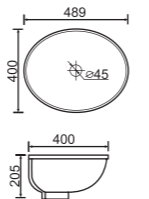

Size: 1200 × 465 × 210mm

ASW550-34

Vanity Top

Size: 550 × 340 × 140mm

AS60-30

Vanity Top

Size: 620 × 330 × 140mm

AS75-36

Vanity Top

Size: 750 × 360 × 170mm

ASF-U1500

Vanity Top

Size: 1500 × 485 × 210mm

ASW-800

Vanity Top

Size: 810 × 470 × 210mm

HD5B

Drop in Basin
Size: 500 × 460 × 170mm

HD8B

Drop in Basin
Size: 470 × 420 × 175mm

HD7

Undermount basin
Size: 489 × 400 × 205mm
Internal: 450 × 360mm

HD7A

Undermount basin
Size: 463 × 372 × 200mm
Internal: 410 × 310mm

TB562

Undermount basin
Size: 525 × 365mm
Internal: 465 × 310mm

TB-307A

Undermount basin
Size: 460 × 330 × 185mm
Internal: 400 × 275mm

TB-329

Undermount basin
Size: 510 × 400 × 175mm
Internal: 445 × 340mm

TB-334