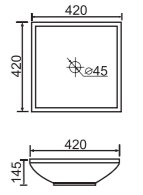

TB-332

Counter Basin
Size: 420 × 420 × 145mm