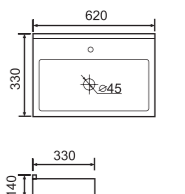

Size: 1200 × 465 × 210mm

ASB600 Vanity Top

Size: 600 × 465 × 210mm

ASB750 Vanity Top

Size: 750 × 465 × 210mm

ASB900 Vanity Top

Size: 900 × 465 × 210mm

ASB1200 Vanity Top

Size: 1200 × 465 × 210mm

ASD600 Vanity Top

Size: 600 × 500 × 200mm

ASD750 Vanity Top

Size: 750 × 500 × 200mm

ASD900 Vanity Top

Size: 900 × 500 × 200mm

ASD1200 Vanity Top

Size: 1200 × 500 × 200mm

ASF-U600 Vanity Top

Size: 600 × 465 × 210mm

ASF-U750 Vanity Top

Size: 750 × 465 × 210mm

ASF-U900 Vanity Top

Size: 900 × 465 × 210mm

ASF-U1200 Vanity Top

Size: 1200 × 465 × 210mm

ASW550-34

Vanity Top

Size: 550 × 340 × 140mm

AS60-30

Vanity Top

Size: 620 × 330 × 140mm

AS75-36