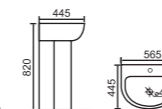

Size: 1200 × 465 × 210mm

ASB600 Vanity Top

Size: 600 × 465 × 210mm

ASB750 Vanity Top

Size: 750 × 465 × 210mm

ASB900 Vanity Top

Size: 900 × 465 × 210mm

ASB1200 Vanity Top

Size: 1200 × 465 × 210mm

ASW550-34

Vanity Top

Size: 550 × 340 × 140mm

AS60-30

Vanity Top

Size: 620 × 330 × 140mm

AS75-36

TB562

Undermount basin
Size: 525 × 365mm
Internal: 465 × 310mm

TB-307A

Undermount basin
Size: 460 × 330 × 185mm
Internal: 400 × 275mm

TB-329

Undermount basin
Size: 510 × 400 × 175mm
Internal: 445 × 340mm

TB-334

Undermount basin
Size: 475 × 367 × 155mm
Internal: 425 × 310mm

TB-238

Undermount basin
Size: 435 × 440 × 150mm
Internal: 375 × 380mm

PK-306

Pedestal Basin
1 TH OR 3 TH
Size: 565 × 445 × 820mm

HD-10

Wall Undermount basin
Size: 570 × 455 × 545mm