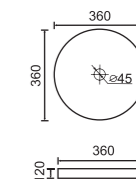

Trading Hours:

Monday to Friday: 8:00am–5:00pm

E-mail: ostarbathroom@gmail.com

COUNTER BASIN SERIES

BL374

Counter Basin
Size: 400 x 400 x 150mm
Matt Black

TB-374

Counter Basin
Size: 400 x 400 x 150mm
Matt White

TB-891

Counter Basin
Size: 360 x 360 x 120mm

TB-215

Counter Basin
Size: 460 × 460 × 160mm

TB-225

Counter Basin
Size: 420 × 420 × 170mm

TB-216

Counter Basin
Size: 400 × 400 × 150mm

Vanity Top
Size: 1500 × 465 × 180mm

ASW-900LHD

Vanity Top
Size: 900 × 465 × 190mm

ASW1200D

Vanity Top
Size: 1200 × 465 × 180mm

ASW1500D

Vanity Top
Size: 1500 × 465 × 180mm

ASK600 Vanity Top

Size: 600 × 465 × 210mm

ASK750 Vanity Top

Size: 750 × 465 × 210mm

ASK900 Vanity Top

Size: 900 × 465 × 210mm

ASK1200 Vanity Top

Size: 1200 × 465 × 210mm

ASW-900RHD