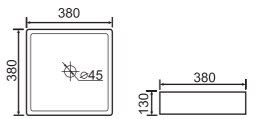

TB-351

Wall Basin
Size: 460 × 330 × 210mm

TB-257

Wall or Counter Basin
Size: 430 × 395 × 130mm

TB254

Wall or Counter Basin
Size: 480 × 340 × 130mm

TB-208

Counter Basin
Size: 540 × 450 × 150mm

TB-218 Counter Basin
Size: 560 × 445 × 150mm

TB-218B Counter Basin
Size: 460 × 460 × 145mm

TB-300

Counter Basin
Size: 480 × 440 × 80mm

TB-242

Wall or Counter Basin
Size: 330 × 290 × 110mm

TB-218C Counter Basin
Size: 410 × 410 × 145mm

TB-218E Counter Basin
Size: 380 × 380 × 120mm

TB-229

Counter Basin
Size: 380 × 380 × 130mm

TB-108

Semi-Recess Basin
Size: 410 × 410 × 145mm

TB-207 Semi-Recess Basin
Size: 510 × 495 × 160mm

TB-207B Semi-Recess Basin
Size: 460 × 410 × 150mm

Vanity Top
Size: 750 x 390 x 180mm

ASW90-39

Vanity Top
Size: 900 x 390 x 180mm

ASQ60-33

Vanity Top
Size: 600 x 330 x 140mm

ASQ75-36

Vanity Top
Size: 750 x 360 x 140mm

ASW-600