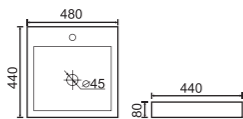

TB-332

Counter Basin
Size: 420 × 420 × 145mm

TB-758

Counter Basin
Size: 400 × 400 × 115mm

TB250

Wall Basin
Size: 520 × 220 × 190mm

TB-243

Counter Basin
Size: 700 × 400 × 125mm

TB-351

Wall Basin
Size: 460 × 330 × 210mm

TB-257

Wall or Counter Basin
Size: 430 × 395 × 130mm

TB254

Wall or Counter Basin
Size: 480 × 340 × 130mm

TB-208

Counter Basin
Size: 540 × 450 × 150mm

TB-218 Counter Basin
Size: 560 × 445 × 150mm

TB-218B Counter Basin
Size: 460 × 460 × 145mm

TB-300

Counter Basin
Size: 480 × 440 × 80mm

TB-242

Wall or Counter Basin
Size: 330 × 290 × 110mm

TB-218C Counter Basin
Size: 410 × 410 × 145mm

Vanity Top
Size: 1500 × 465 × 180mm

ASW-900LHD

Vanity Top
Size: 900 × 465 × 190mm

ASW1200D

Vanity Top
Size: 1200 × 465 × 180mm

ASW1500D

Vanity Top
Size: 1500 × 465 × 180mm

ASK600 Vanity Top