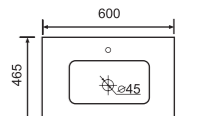

Vanity Top
Size: 600 x 465 x 180mm

ASW-750

Vanity Top
Size: 750 x 465 x 180mm

ASW-900 CNT

Vanity Top
Size: 900 × 465 × 180mm

ASW-1200

Vanity Top
Size: 1200 × 465 × 180mm

ASW-1500S

Vanity Top
Size: 1500 × 465 × 180mm

ASW-900LHD

Vanity Top
Size: 900 × 465 × 190mm

ASW1200D

Vanity Top
Size: 1200 × 465 × 180mm

ASW1500D

Vanity Top
Size: 1500 × 465 × 180mm

ASK600 Vanity Top

Size: 600 × 465 × 210mm

ASK750 Vanity Top

Size: 750 × 465 × 210mm

ASK900 Vanity Top

Size: 900 × 465 × 210mm

ASK1200 Vanity Top

Size: 1200 × 465 × 210mm

ASW-900RHD

Vanity Top
Size: 900 × 465 × 190mm

OSTU600 Vanity Top

Size: 600 × 465 × 210mm

OSTU750 Vanity Top

Size: 750 × 465 × 210mm

OSTU900 Vanity Top

Size: 900 × 465 × 210mm

OSTU1200 Vanity Top