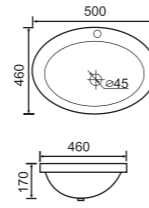

HD5B

Drop in Basin
Size: 500 × 460 × 170mm