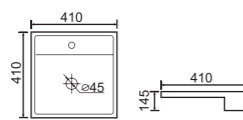

TB-218 Counter Basin
Size: 560 × 445 × 150mm

TB-218B Counter Basin
Size: 460 × 460 × 145mm

TB-300

Counter Basin
Size: 480 × 440 × 80mm

TB-242

Wall or Counter Basin
Size: 330 × 290 × 110mm

TB-218C Counter Basin
Size: 410 × 410 × 145mm

TB-218E Counter Basin
Size: 380 × 380 × 120mm

TB-229

Counter Basin
Size: 380 × 380 × 130mm

TB-108

Semi-Recess Basin
Size: 410 × 410 × 145mm

TB-207 Semi-Recess Basin
Size: 510 × 495 × 160mm

TB-207B Semi-Recess Basin
Size: 460 × 410 × 150mm

TB-865

Wall or Counter Basin
Size: 400 × 300 × 120mm

TB-241

Drop in Basin
Size: 410 × 410 × 180mm

VANITY TOP SERIES

ASW60-39

Vanity Top
Size: 600 x 390 x 180mm

ASW75-39

Vanity Top
Size: 750 x 390 x 180mm

ASW90-39

Vanity Top
Size: 900 x 390 x 180mm

ASQ60-33

Vanity Top
Size: 600 x 330 x 140mm

ASQ75-36

Vanity Top
Size: 750 x 360 x 140mm

ASW-600