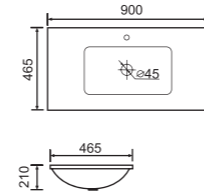

Size: 600 × 465 × 210mm

ASK750 Vanity Top

Size: 750 × 465 × 210mm

ASK900 Vanity Top

Size: 900 × 465 × 210mm

ASK1200 Vanity Top

Size: 1200 × 465 × 210mm

ASW-900RHD

Vanity Top
Size: 900 × 465 × 190mm

OSTU600 Vanity Top

Size: 600 × 465 × 210mm

OSTU750 Vanity Top

Size: 750 × 465 × 210mm

OSTU900 Vanity Top

Size: 900 × 465 × 210mm

OSTU1200 Vanity Top

Size: 1200 × 465 × 210mm

ASB600 Vanity Top

Size: 600 × 465 × 210mm

ASB750 Vanity Top

Size: 750 × 465 × 210mm

ASB900 Vanity Top

Size: 900 × 465 × 210mm

ASB1200 Vanity Top

Size: 1200 × 465 × 210mm

ASD600 Vanity Top

Size: 600 × 500 × 200mm

ASD750 Vanity Top

Size: 750 × 500 × 200mm

ASD900 Vanity Top

Size: 900 × 500 × 200mm

ASD1200 Vanity Top