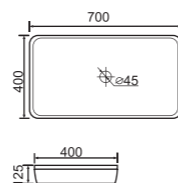

TB-204

Counter Basin
Size: 470 × 360 × 130mm

HD-24

Counter Basin
Size: 320 × 320 × 125mm

TB-246

Counter Basin
Size: 600 × 340 × 130mm

TB-422

Wall or Counter Basin
Size: 420 × 280 × 130mm

TB-332

Counter Basin
Size: 420 × 420 × 145mm

TB-758

Counter Basin
Size: 400 × 400 × 115mm

TB250

Wall Basin
Size: 520 × 220 × 190mm

TB-243

Counter Basin
Size: 700 × 400 × 125mm

TB-351

Wall Basin
Size: 460 × 330 × 210mm

TB-257

Wall or Counter Basin
Size: 430 × 395 × 130mm

TB254

Wall or Counter Basin
Size: 480 × 340 × 130mm

TB-208

Counter Basin
Size: 540 × 450 × 150mm

Vanity Top
Size: 1500 × 465 × 180mm

ASW-900LHD

Vanity Top
Size: 900 × 465 × 190mm

ASW1200D

Vanity Top
Size: 1200 × 465 × 180mm

ASW1500D

Vanity Top
Size: 1500 × 465 × 180mm

ASK600 Vanity Top