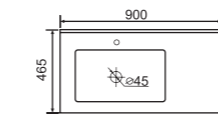

Vanity Top
Size: 600 x 465 x 180mm

ASW-750

Vanity Top
Size: 750 x 465 x 180mm

ASW-900 CNT

Vanity Top
Size: 900 × 465 × 180mm

ASW-1200

Vanity Top
Size: 1200 × 465 × 180mm

ASW-1500S

Vanity Top
Size: 1500 × 465 × 180mm

ASW-900LHD

Vanity Top
Size: 900 × 465 × 190mm

ASW1200D

Vanity Top
Size: 1200 × 465 × 180mm

ASW1500D

Vanity Top
Size: 1500 × 465 × 180mm

ASK600 Vanity Top

Size: 600 × 465 × 210mm

ASK750 Vanity Top

Size: 750 × 465 × 210mm

ASK900 Vanity Top

Size: 900 × 465 × 210mm

ASK1200 Vanity Top

Size: 1200 × 465 × 210mm

ASW-900RHD

Vanity Top
Size: 900 × 465 × 190mm

OSTU600 Vanity Top

Size: 600 × 465 × 210mm

OSTU750 Vanity Top

Size: 750 × 465 × 210mm

OSTU900 Vanity Top

Size: 900 × 465 × 210mm

OSTU1200 Vanity Top