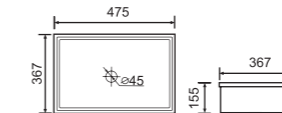

TB-334

Undermount basin
Size: 475 × 367 × 155mm
Internal: 425 × 310mm