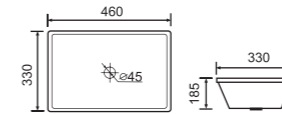

TB-307A

Undermount basin
Size: 460 × 330 × 185mm
Internal: 400 × 275mm