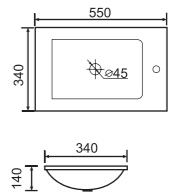

Size: 1200 × 465 × 210mm

ASB600 Vanity Top

Size: 600 × 465 × 210mm

ASB750 Vanity Top

Size: 750 × 465 × 210mm

ASB900 Vanity Top

Size: 900 × 465 × 210mm

ASB1200 Vanity Top

Size: 1200 × 465 × 210mm

ASD600 Vanity Top

Size: 600 × 500 × 200mm

ASD750 Vanity Top

Size: 750 × 500 × 200mm

ASD900 Vanity Top

Size: 900 × 500 × 200mm

ASD1200 Vanity Top

Size: 1200 × 500 × 200mm

ASF-U600 Vanity Top

Size: 600 × 465 × 210mm

ASF-U750 Vanity Top

Size: 750 × 465 × 210mm

ASF-U900 Vanity Top

Size: 900 × 465 × 210mm

ASF-U1200 Vanity Top

Size: 1200 × 465 × 210mm

ASW550-34

Vanity Top

Size: 550 × 340 × 140mm

AS60-30

Vanity Top

Size: 620 × 330 × 140mm

AS75-36