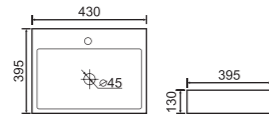

TB-332

Counter Basin
Size: 420 × 420 × 145mm

TB-758

Counter Basin
Size: 400 × 400 × 115mm

TB250

Wall Basin
Size: 520 × 220 × 190mm

TB-243

Counter Basin
Size: 700 × 400 × 125mm

TB-351

Wall Basin
Size: 460 × 330 × 210mm

TB-257

Wall or Counter Basin
Size: 430 × 395 × 130mm

TB254

Wall or Counter Basin
Size: 480 × 340 × 130mm

TB-208

Counter Basin
Size: 540 × 450 × 150mm

TB-218 Counter Basin
Size: 560 × 445 × 150mm

TB-218B Counter Basin
Size: 460 × 460 × 145mm

TB-300

Counter Basin
Size: 480 × 440 × 80mm

TB-242

Wall or Counter Basin
Size: 330 × 290 × 110mm

TB-218C Counter Basin
Size: 410 × 410 × 145mm

Vanity Top
Size: 1500 × 465 × 180mm

ASW-900LHD

Vanity Top
Size: 900 × 465 × 190mm

ASW1200D

Vanity Top
Size: 1200 × 465 × 180mm

ASW1500D

Vanity Top
Size: 1500 × 465 × 180mm

ASK600 Vanity Top