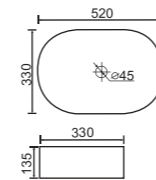

TB-223

Semi Recess Basin
Size: 430 × 430 × 160mm

TB-235

Counter Basin
Size: 445 × 445 × 175mm

TB-217

Counter Basin
Size: 410 × 410 × 185mm

TB-210

Drop in Basin
Size: 400 × 400 × 150mm

TB-483

Semi drop in Basin
Size: 400 × 400 × 110mm

TB-396

Counter Basin
Size: 360 × 350 × 130mm

TB-280B

Counter Basin
Size: 520 × 330 × 135mm

TB-280C

Counter Basin
Size: 480 × 345 × 130mm

Vanity Top
Size: 1500 × 465 × 180mm

ASW-900LHD

Vanity Top
Size: 900 × 465 × 190mm

ASW1200D

Vanity Top
Size: 1200 × 465 × 180mm

ASW1500D

Vanity Top
Size: 1500 × 465 × 180mm

ASK600 Vanity Top

Size: 1200 × 465 × 210mm

ASB600 Vanity Top

Size: 600 × 465 × 210mm

ASB750 Vanity Top

Size: 750 × 465 × 210mm

ASB900 Vanity Top

Size: 900 × 465 × 210mm

ASB1200 Vanity Top