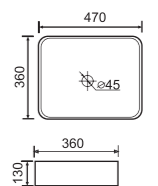

TB-483

Semi drop in Basin
Size: 400 × 400 × 110mm

TB-396

Counter Basin
Size: 360 × 350 × 130mm

TB-280B

Counter Basin
Size: 520 × 330 × 135mm

TB-280C

Counter Basin
Size: 480 × 345 × 130mm

TB-431

Counter Basin
Size: 600 × 385 × 120mm

TB-245B

Wall or Counter Basin
Size: 590 × 430 × 130mm

TB-493

Counter Basin
Size: 495 × 390 × 150mm

TB-872

Semi drop in Basin
Size: 515 × 340 × 155mm

TB-204

Counter Basin
Size: 470 × 360 × 130mm

HD-24

Counter Basin
Size: 320 × 320 × 125mm

TB-246

Counter Basin
Size: 600 × 340 × 130mm

TB-422

Wall or Counter Basin
Size: 420 × 280 × 130mm

Vanity Top
Size: 1500 × 465 × 180mm

ASW-900LHD

Vanity Top
Size: 900 × 465 × 190mm

ASW1200D

Vanity Top
Size: 1200 × 465 × 180mm

ASW1500D

Vanity Top
Size: 1500 × 465 × 180mm

ASK600 Vanity Top