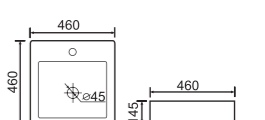

TB-332

Counter Basin
Size: 420 × 420 × 145mm

TB-758

Counter Basin
Size: 400 × 400 × 115mm

TB250

Wall Basin
Size: 520 × 220 × 190mm

TB-243

Counter Basin
Size: 700 × 400 × 125mm

TB-351

Wall Basin
Size: 460 × 330 × 210mm

TB-257

Wall or Counter Basin
Size: 430 × 395 × 130mm

TB254

Wall or Counter Basin
Size: 480 × 340 × 130mm

TB-208

Counter Basin
Size: 540 × 450 × 150mm

TB-218 Counter Basin
Size: 560 × 445 × 150mm

TB-218B Counter Basin
Size: 460 × 460 × 145mm

TB-300

Counter Basin
Size: 480 × 440 × 80mm

TB-242

Wall or Counter Basin
Size: 330 × 290 × 110mm

TB-218C Counter Basin
Size: 410 × 410 × 145mm

Vanity Top
Size: 1500 × 465 × 180mm

ASW-900LHD

Vanity Top
Size: 900 × 465 × 190mm

ASW1200D

Vanity Top
Size: 1200 × 465 × 180mm

ASW1500D

Vanity Top
Size: 1500 × 465 × 180mm

ASK600 Vanity Top