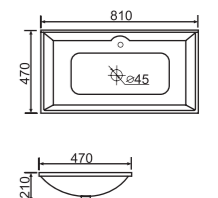

Size: 1200 × 465 × 210mm

ASB600 Vanity Top

Size: 600 × 465 × 210mm

ASB750 Vanity Top

Size: 750 × 465 × 210mm

ASB900 Vanity Top

Size: 900 × 465 × 210mm

ASB1200 Vanity Top

Size: 1200 × 465 × 210mm

ASW550-34

Vanity Top

Size: 550 × 340 × 140mm

AS60-30

Vanity Top

Size: 620 × 330 × 140mm

AS75-36

Vanity Top

Size: 750 × 360 × 170mm

ASF-U1500

Vanity Top

Size: 1500 × 485 × 210mm

ASW-800

Vanity Top

Size: 810 × 470 × 210mm

HD5B

Drop in Basin
Size: 500 × 460 × 170mm

HD8B

Drop in Basin
Size: 470 × 420 × 175mm

HD7

Undermount basin
Size: 489 × 400 × 205mm
Internal: 450 × 360mm

HD7A

Undermount basin
Size: 463 × 372 × 200mm
Internal: 410 × 310mm