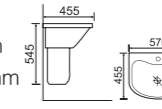

Size: 1200 × 465 × 210mm

ASB600 Vanity Top

Size: 600 × 465 × 210mm

ASB750 Vanity Top

Size: 750 × 465 × 210mm

ASB900 Vanity Top

Size: 900 × 465 × 210mm

ASB1200 Vanity Top

Size: 1200 × 465 × 210mm

ASW550-34

Vanity Top

Size: 550 × 340 × 140mm

AS60-30

Vanity Top

Size: 620 × 330 × 140mm

AS75-36

TB562

Undermount basin
Size: 525 × 365mm
Internal: 465 × 310mm

TB-307A

Undermount basin
Size: 460 × 330 × 185mm
Internal: 400 × 275mm

TB-329

Undermount basin
Size: 510 × 400 × 175mm
Internal: 445 × 340mm

TB-334

Undermount basin
Size: 475 × 367 × 155mm
Internal: 425 × 310mm

TB-238

Undermount basin
Size: 435 × 440 × 150mm
Internal: 375 × 380mm

PK-306

Pedestal Basin
1 TH OR 3 TH
Size: 565 × 445 × 820mm

HD-10

Wall Undermount basin
Size: 570 × 455 × 545mm