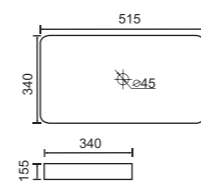

TB-483

Semi drop in Basin
Size: 400 × 400 × 110mm

TB-396

Counter Basin
Size: 360 × 350 × 130mm

TB-280B

Counter Basin
Size: 520 × 330 × 135mm

TB-280C

Counter Basin
Size: 480 × 345 × 130mm

TB-431

Counter Basin
Size: 600 × 385 × 120mm

TB-245B

Wall or Counter Basin
Size: 590 × 430 × 130mm

TB-493

Counter Basin
Size: 495 × 390 × 150mm

TB-872

Semi drop in Basin
Size: 515 × 340 × 155mm

Vanity Top
Size: 1500 × 465 × 180mm

ASW-900LHD

Vanity Top
Size: 900 × 465 × 190mm

ASW1200D

Vanity Top
Size: 1200 × 465 × 180mm

ASW1500D

Vanity Top
Size: 1500 × 465 × 180mm

ASK600 Vanity Top

Size: 1200 × 465 × 210mm

ASB600 Vanity Top

Size: 600 × 465 × 210mm

ASB750 Vanity Top

Size: 750 × 465 × 210mm

ASB900 Vanity Top

Size: 900 × 465 × 210mm

ASB1200 Vanity Top