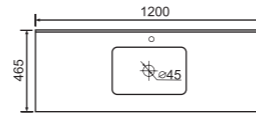

Vanity Top
Size: 750 x 390 x 180mm

ASW90-39

Vanity Top
Size: 900 x 390 x 180mm

ASQ60-33

Vanity Top
Size: 600 x 330 x 140mm

ASQ75-36

Vanity Top
Size: 750 x 360 x 140mm

ASW-600

Vanity Top
Size: 600 x 465 x 180mm

ASW-750

Vanity Top
Size: 750 x 465 x 180mm

ASW-900 CNT

Vanity Top
Size: 900 × 465 × 180mm

ASW-1200

Vanity Top
Size: 1200 × 465 × 180mm

ASW-1500S

Vanity Top
Size: 1500 × 465 × 180mm

ASW-900LHD

Vanity Top
Size: 900 × 465 × 190mm

ASW1200D

Vanity Top
Size: 1200 × 465 × 180mm

ASW1500D

Vanity Top
Size: 1500 × 465 × 180mm

ASK600 Vanity Top

Size: 600 × 465 × 210mm

ASK750 Vanity Top

Size: 750 × 465 × 210mm

ASK900 Vanity Top

Size: 900 × 465 × 210mm

ASK1200 Vanity Top

Size: 1200 × 465 × 210mm

ASW-900RHD