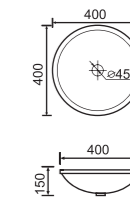

TB-891

Counter Basin
Size: 360 x 360 x 120mm

TB-215

Counter Basin
Size: 460 × 460 × 160mm

TB-225

Counter Basin
Size: 420 × 420 × 170mm

TB-216

Counter Basin
Size: 400 × 400 × 150mm

TB-223

Semi Recess Basin
Size: 430 × 430 × 160mm

TB-235

Counter Basin
Size: 445 × 445 × 175mm

TB-217

Counter Basin
Size: 410 × 410 × 185mm

TB-210

Drop in Basin
Size: 400 × 400 × 150mm

TB-483

Semi drop in Basin
Size: 400 × 400 × 110mm

TB-396

Counter Basin
Size: 360 × 350 × 130mm

TB-280B

Counter Basin
Size: 520 × 330 × 135mm

TB-280C

Counter Basin
Size: 480 × 345 × 130mm

Vanity Top
Size: 1500 × 465 × 180mm

ASW-900LHD

Vanity Top
Size: 900 × 465 × 190mm

ASW1200D

Vanity Top
Size: 1200 × 465 × 180mm

ASW1500D

Vanity Top
Size: 1500 × 465 × 180mm

ASK600 Vanity Top