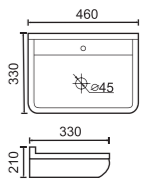

TB-351

Wall Basin
Size: 460 × 330 × 210mm