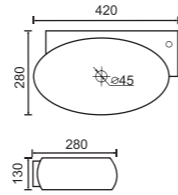

TB-204

Counter Basin
Size: 470 × 360 × 130mm

HD-24

Counter Basin
Size: 320 × 320 × 125mm

TB-246

Counter Basin
Size: 600 × 340 × 130mm

TB-422

Wall or Counter Basin
Size: 420 × 280 × 130mm

Vanity Top
Size: 1500 × 465 × 180mm

ASW-900LHD

Vanity Top
Size: 900 × 465 × 190mm

ASW1200D

Vanity Top
Size: 1200 × 465 × 180mm

ASW1500D

Vanity Top
Size: 1500 × 465 × 180mm

ASK600 Vanity Top

Size: 1200 × 465 × 210mm

ASB600 Vanity Top

Size: 600 × 465 × 210mm

ASB750 Vanity Top

Size: 750 × 465 × 210mm

ASB900 Vanity Top

Size: 900 × 465 × 210mm

ASB1200 Vanity Top

Size: 1200 × 465 × 210mm

ASW550-34

Vanity Top

Size: 550 × 340 × 140mm

AS60-30

Vanity Top

Size: 620 × 330 × 140mm

AS75-36