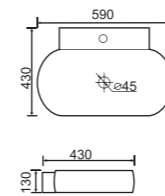

TB-223

Semi Recess Basin
Size: 430 × 430 × 160mm

TB-235

Counter Basin
Size: 445 × 445 × 175mm

TB-217

Counter Basin
Size: 410 × 410 × 185mm

TB-210

Drop in Basin
Size: 400 × 400 × 150mm

TB-483

Semi drop in Basin
Size: 400 × 400 × 110mm

TB-396

Counter Basin
Size: 360 × 350 × 130mm

TB-280B

Counter Basin
Size: 520 × 330 × 135mm

TB-280C

Counter Basin
Size: 480 × 345 × 130mm

TB-431

Counter Basin
Size: 600 × 385 × 120mm

TB-245B

Wall or Counter Basin
Size: 590 × 430 × 130mm

TB-493

Counter Basin
Size: 495 × 390 × 150mm

TB-872

Semi drop in Basin
Size: 515 × 340 × 155mm

Vanity Top
Size: 1500 × 465 × 180mm

ASW-900LHD

Vanity Top
Size: 900 × 465 × 190mm

ASW1200D

Vanity Top
Size: 1200 × 465 × 180mm

ASW1500D

Vanity Top
Size: 1500 × 465 × 180mm

ASK600 Vanity Top