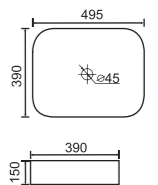

TB-483

Semi drop in Basin
Size: 400 × 400 × 110mm

TB-396

Counter Basin
Size: 360 × 350 × 130mm

TB-280B

Counter Basin
Size: 520 × 330 × 135mm

TB-280C

Counter Basin
Size: 480 × 345 × 130mm

TB-431

Counter Basin
Size: 600 × 385 × 120mm

TB-245B

Wall or Counter Basin
Size: 590 × 430 × 130mm

TB-493

Counter Basin
Size: 495 × 390 × 150mm

TB-872

Semi drop in Basin
Size: 515 × 340 × 155mm

Vanity Top
Size: 1500 × 465 × 180mm

ASW-900LHD

Vanity Top
Size: 900 × 465 × 190mm

ASW1200D

Vanity Top
Size: 1200 × 465 × 180mm

ASW1500D

Vanity Top
Size: 1500 × 465 × 180mm

ASK600 Vanity Top

Size: 1200 × 465 × 210mm

ASB600 Vanity Top

Size: 600 × 465 × 210mm

ASB750 Vanity Top

Size: 750 × 465 × 210mm

ASB900 Vanity Top

Size: 900 × 465 × 210mm

ASB1200 Vanity Top