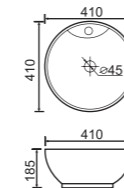

TB-223

Semi Recess Basin
Size: 430 × 430 × 160mm

TB-235

Counter Basin
Size: 445 × 445 × 175mm

TB-217

Counter Basin
Size: 410 × 410 × 185mm

TB-210

Drop in Basin
Size: 400 × 400 × 150mm

TB-483

Semi drop in Basin
Size: 400 × 400 × 110mm

TB-396

Counter Basin
Size: 360 × 350 × 130mm

TB-280B

Counter Basin
Size: 520 × 330 × 135mm

TB-280C

Counter Basin
Size: 480 × 345 × 130mm

Vanity Top
Size: 1500 × 465 × 180mm

ASW-900LHD

Vanity Top
Size: 900 × 465 × 190mm

ASW1200D

Vanity Top
Size: 1200 × 465 × 180mm

ASW1500D

Vanity Top
Size: 1500 × 465 × 180mm

ASK600 Vanity Top

Size: 1200 × 465 × 210mm

ASB600 Vanity Top

Size: 600 × 465 × 210mm

ASB750 Vanity Top

Size: 750 × 465 × 210mm

ASB900 Vanity Top

Size: 900 × 465 × 210mm

ASB1200 Vanity Top