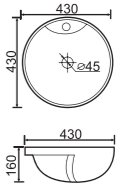

TB-891

Counter Basin
Size: 360 x 360 x 120mm

TB-215

Counter Basin
Size: 460 × 460 × 160mm

TB-225

Counter Basin
Size: 420 × 420 × 170mm

TB-216

Counter Basin
Size: 400 × 400 × 150mm

TB-223

Semi Recess Basin
Size: 430 × 430 × 160mm

TB-235

Counter Basin
Size: 445 × 445 × 175mm

TB-217

Counter Basin
Size: 410 × 410 × 185mm

TB-210

Drop in Basin
Size: 400 × 400 × 150mm

Vanity Top
Size: 1500 × 465 × 180mm

ASW-900LHD

Vanity Top
Size: 900 × 465 × 190mm

ASW1200D

Vanity Top
Size: 1200 × 465 × 180mm

ASW1500D

Vanity Top
Size: 1500 × 465 × 180mm

ASK600 Vanity Top

Size: 1200 × 465 × 210mm

ASB600 Vanity Top

Size: 600 × 465 × 210mm

ASB750 Vanity Top

Size: 750 × 465 × 210mm

ASB900 Vanity Top

Size: 900 × 465 × 210mm

ASB1200 Vanity Top