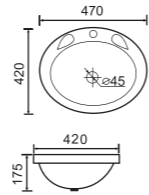

Size: 1200 × 465 × 210mm

ASB600 Vanity Top

Size: 600 × 465 × 210mm

ASB750 Vanity Top

Size: 750 × 465 × 210mm

ASB900 Vanity Top

Size: 900 × 465 × 210mm

ASB1200 Vanity Top

Size: 1200 × 465 × 210mm

ASW550-34

Vanity Top

Size: 550 × 340 × 140mm

AS60-30

Vanity Top

Size: 620 × 330 × 140mm

AS75-36

Vanity Top

Size: 750 × 360 × 170mm

ASF-U1500

Vanity Top

Size: 1500 × 485 × 210mm

ASW-800

Vanity Top

Size: 810 × 470 × 210mm

HD5B

Drop in Basin
Size: 500 × 460 × 170mm

HD8B

Drop in Basin
Size: 470 × 420 × 175mm

HD7

Undermount basin
Size: 489 × 400 × 205mm
Internal: 450 × 360mm

HD7A

Undermount basin
Size: 463 × 372 × 200mm
Internal: 410 × 310mm