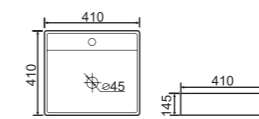

TB-351

Wall Basin
Size: 460 × 330 × 210mm

TB-257

Wall or Counter Basin
Size: 430 × 395 × 130mm

TB254

Wall or Counter Basin
Size: 480 × 340 × 130mm

TB-208

Counter Basin
Size: 540 × 450 × 150mm

TB-218 Counter Basin
Size: 560 × 445 × 150mm

TB-218B Counter Basin
Size: 460 × 460 × 145mm

TB-300

Counter Basin
Size: 480 × 440 × 80mm

TB-242

Wall or Counter Basin
Size: 330 × 290 × 110mm

TB-218C Counter Basin
Size: 410 × 410 × 145mm

TB-218E Counter Basin
Size: 380 × 380 × 120mm

TB-229

Counter Basin
Size: 380 × 380 × 130mm

TB-108

Semi-Recess Basin
Size: 410 × 410 × 145mm

TB-207 Semi-Recess Basin
Size: 510 × 495 × 160mm

TB-207B Semi-Recess Basin
Size: 460 × 410 × 150mm

Vanity Top
Size: 1500 × 465 × 180mm

ASW-900LHD

Vanity Top
Size: 900 × 465 × 190mm

ASW1200D

Vanity Top
Size: 1200 × 465 × 180mm

ASW1500D

Vanity Top
Size: 1500 × 465 × 180mm

ASK600 Vanity Top