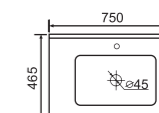

TB-865

Wall or Counter Basin
Size: 400 × 300 × 120mm

TB-241

Drop in Basin
Size: 410 × 410 × 180mm

VANITY TOP SERIES

ASW60-39

Vanity Top
Size: 600 x 390 x 180mm

ASW75-39

Vanity Top
Size: 750 x 390 x 180mm

ASW90-39

Vanity Top
Size: 900 x 390 x 180mm

ASQ60-33

Vanity Top
Size: 600 x 330 x 140mm

ASQ75-36

Vanity Top
Size: 750 x 360 x 140mm

ASW-600

Vanity Top
Size: 600 x 465 x 180mm

ASW-750

Vanity Top
Size: 750 x 465 x 180mm

ASW-900 CNT

Vanity Top
Size: 900 × 465 × 180mm

ASW-1200

Vanity Top
Size: 1200 × 465 × 180mm

ASW-1500S

Vanity Top
Size: 1500 × 465 × 180mm

ASW-900LHD

Vanity Top
Size: 900 × 465 × 190mm

ASW1200D

Vanity Top
Size: 1200 × 465 × 180mm

ASW1500D

Vanity Top
Size: 1500 × 465 × 180mm

ASK600 Vanity Top