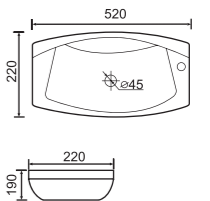

TB-204

Counter Basin
Size: 470 × 360 × 130mm

HD-24

Counter Basin
Size: 320 × 320 × 125mm

TB-246

Counter Basin
Size: 600 × 340 × 130mm

TB-422

Wall or Counter Basin
Size: 420 × 280 × 130mm

TB-332

Counter Basin
Size: 420 × 420 × 145mm

TB-758

Counter Basin
Size: 400 × 400 × 115mm

TB250

Wall Basin
Size: 520 × 220 × 190mm

TB-243

Counter Basin
Size: 700 × 400 × 125mm

TB-351

Wall Basin
Size: 460 × 330 × 210mm

TB-257

Wall or Counter Basin
Size: 430 × 395 × 130mm

TB254

Wall or Counter Basin
Size: 480 × 340 × 130mm

TB-208

Counter Basin
Size: 540 × 450 × 150mm

Vanity Top
Size: 1500 × 465 × 180mm

ASW-900LHD

Vanity Top
Size: 900 × 465 × 190mm

ASW1200D

Vanity Top
Size: 1200 × 465 × 180mm

ASW1500D

Vanity Top
Size: 1500 × 465 × 180mm

ASK600 Vanity Top