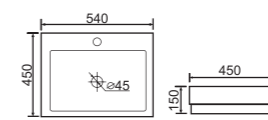

TB-332

Counter Basin
Size: 420 × 420 × 145mm

TB-758

Counter Basin
Size: 400 × 400 × 115mm

TB250

Wall Basin
Size: 520 × 220 × 190mm

TB-243

Counter Basin
Size: 700 × 400 × 125mm

TB-351

Wall Basin
Size: 460 × 330 × 210mm

TB-257

Wall or Counter Basin
Size: 430 × 395 × 130mm

TB254

Wall or Counter Basin
Size: 480 × 340 × 130mm

TB-208

Counter Basin
Size: 540 × 450 × 150mm

TB-218 Counter Basin
Size: 560 × 445 × 150mm

TB-218B Counter Basin
Size: 460 × 460 × 145mm

TB-300

Counter Basin
Size: 480 × 440 × 80mm

TB-242

Wall or Counter Basin
Size: 330 × 290 × 110mm

TB-218C Counter Basin
Size: 410 × 410 × 145mm

Vanity Top
Size: 1500 × 465 × 180mm

ASW-900LHD

Vanity Top
Size: 900 × 465 × 190mm

ASW1200D

Vanity Top
Size: 1200 × 465 × 180mm

ASW1500D

Vanity Top
Size: 1500 × 465 × 180mm

ASK600 Vanity Top