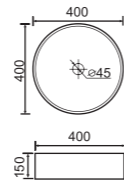

TB-891

Counter Basin
Size: 360 x 360 x 120mm

TB-215

Counter Basin
Size: 460 × 460 × 160mm

TB-225

Counter Basin
Size: 420 × 420 × 170mm

TB-216

Counter Basin
Size: 400 × 400 × 150mm

TB-223

Semi Recess Basin
Size: 430 × 430 × 160mm

TB-235

Counter Basin
Size: 445 × 445 × 175mm

TB-217

Counter Basin
Size: 410 × 410 × 185mm

TB-210

Drop in Basin
Size: 400 × 400 × 150mm

Vanity Top
Size: 1500 × 465 × 180mm

ASW-900LHD

Vanity Top
Size: 900 × 465 × 190mm

ASW1200D

Vanity Top
Size: 1200 × 465 × 180mm

ASW1500D

Vanity Top
Size: 1500 × 465 × 180mm

ASK600 Vanity Top

Size: 1200 × 465 × 210mm

ASB600 Vanity Top

Size: 600 × 465 × 210mm

ASB750 Vanity Top

Size: 750 × 465 × 210mm

ASB900 Vanity Top

Size: 900 × 465 × 210mm

ASB1200 Vanity Top