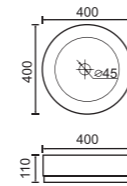

TB-891

Counter Basin
Size: 360 x 360 x 120mm

TB-215

Counter Basin
Size: 460 × 460 × 160mm

TB-225

Counter Basin
Size: 420 × 420 × 170mm

TB-216

Counter Basin
Size: 400 × 400 × 150mm

TB-223

Semi Recess Basin
Size: 430 × 430 × 160mm

TB-235

Counter Basin
Size: 445 × 445 × 175mm

TB-217

Counter Basin
Size: 410 × 410 × 185mm

TB-210

Drop in Basin
Size: 400 × 400 × 150mm

TB-483

Semi drop in Basin
Size: 400 × 400 × 110mm

TB-396

Counter Basin
Size: 360 × 350 × 130mm

TB-280B

Counter Basin
Size: 520 × 330 × 135mm

TB-280C

Counter Basin
Size: 480 × 345 × 130mm

Vanity Top
Size: 1500 × 465 × 180mm

ASW-900LHD

Vanity Top
Size: 900 × 465 × 190mm

ASW1200D

Vanity Top
Size: 1200 × 465 × 180mm

ASW1500D

Vanity Top
Size: 1500 × 465 × 180mm

ASK600 Vanity Top