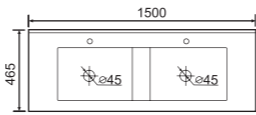

Vanity Top
Size: 600 x 465 x 180mm

ASW-750

Vanity Top
Size: 750 x 465 x 180mm

ASW-900 CNT

Vanity Top
Size: 900 × 465 × 180mm

ASW-1200

Vanity Top
Size: 1200 × 465 × 180mm

ASW-1500S

Vanity Top
Size: 1500 × 465 × 180mm

ASW-900LHD

Vanity Top
Size: 900 × 465 × 190mm

ASW1200D

Vanity Top
Size: 1200 × 465 × 180mm

ASW1500D

Vanity Top
Size: 1500 × 465 × 180mm

ASK600 Vanity Top

Size: 600 × 465 × 210mm

ASK750 Vanity Top

Size: 750 × 465 × 210mm

ASK900 Vanity Top

Size: 900 × 465 × 210mm

ASK1200 Vanity Top

Size: 1200 × 465 × 210mm

ASW-900RHD

Vanity Top
Size: 900 × 465 × 190mm

OSTU600 Vanity Top

Size: 600 × 465 × 210mm

OSTU750 Vanity Top

Size: 750 × 465 × 210mm

OSTU900 Vanity Top

Size: 900 × 465 × 210mm

OSTU1200 Vanity Top