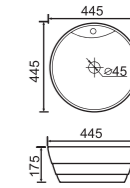

TB-891

Counter Basin
Size: 360 x 360 x 120mm

TB-215

Counter Basin
Size: 460 × 460 × 160mm

TB-225

Counter Basin
Size: 420 × 420 × 170mm

TB-216

Counter Basin
Size: 400 × 400 × 150mm

TB-223

Semi Recess Basin
Size: 430 × 430 × 160mm

TB-235

Counter Basin
Size: 445 × 445 × 175mm

TB-217

Counter Basin
Size: 410 × 410 × 185mm

TB-210

Drop in Basin
Size: 400 × 400 × 150mm

Vanity Top
Size: 1500 × 465 × 180mm

ASW-900LHD

Vanity Top
Size: 900 × 465 × 190mm

ASW1200D

Vanity Top
Size: 1200 × 465 × 180mm

ASW1500D

Vanity Top
Size: 1500 × 465 × 180mm

ASK600 Vanity Top

Size: 1200 × 465 × 210mm

ASB600 Vanity Top

Size: 600 × 465 × 210mm

ASB750 Vanity Top

Size: 750 × 465 × 210mm

ASB900 Vanity Top

Size: 900 × 465 × 210mm

ASB1200 Vanity Top