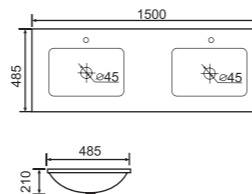

Size: 1200 × 465 × 210mm

ASB600 Vanity Top

Size: 600 × 465 × 210mm

ASB750 Vanity Top

Size: 750 × 465 × 210mm

ASB900 Vanity Top

Size: 900 × 465 × 210mm

ASB1200 Vanity Top

Size: 1200 × 465 × 210mm

ASW550-34

Vanity Top

Size: 550 × 340 × 140mm

AS60-30

Vanity Top

Size: 620 × 330 × 140mm

AS75-36

Vanity Top

Size: 750 × 360 × 170mm

ASF-U1500

Vanity Top

Size: 1500 × 485 × 210mm

ASW-800

Vanity Top

Size: 810 × 470 × 210mm

HD5B

Drop in Basin
Size: 500 × 460 × 170mm

HD8B

Drop in Basin
Size: 470 × 420 × 175mm

HD7

Undermount basin
Size: 489 × 400 × 205mm
Internal: 450 × 360mm

HD7A

Undermount basin
Size: 463 × 372 × 200mm
Internal: 410 × 310mm