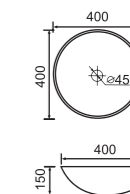

BL374

Counter Basin
Size: 400 x 400 x 150mm
Matt Black