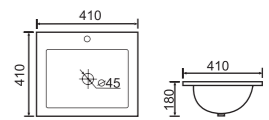

TB-218 Counter Basin
Size: 560 × 445 × 150mm

TB-218B Counter Basin
Size: 460 × 460 × 145mm

TB-300

Counter Basin
Size: 480 × 440 × 80mm

TB-242

Wall or Counter Basin
Size: 330 × 290 × 110mm

TB-218C Counter Basin
Size: 410 × 410 × 145mm

TB-218E Counter Basin
Size: 380 × 380 × 120mm

TB-229

Counter Basin
Size: 380 × 380 × 130mm

TB-108

Semi-Recess Basin
Size: 410 × 410 × 145mm

TB-207 Semi-Recess Basin
Size: 510 × 495 × 160mm

TB-207B Semi-Recess Basin
Size: 460 × 410 × 150mm

TB-865

Wall or Counter Basin
Size: 400 × 300 × 120mm

TB-241

Drop in Basin
Size: 410 × 410 × 180mm

VANITY TOP SERIES

ASW60-39

Vanity Top
Size: 600 x 390 x 180mm

ASW75-39

Vanity Top
Size: 750 x 390 x 180mm

ASW90-39

Vanity Top
Size: 900 x 390 x 180mm

ASQ60-33

Vanity Top
Size: 600 x 330 x 140mm

ASQ75-36

Vanity Top
Size: 750 x 360 x 140mm

ASW-600