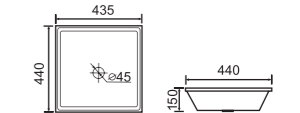

TB-238

Undermount basin
Size: 435 × 440 × 150mm
Internal: 375 × 380mm