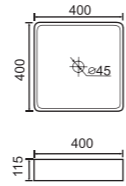

TB-758

Counter Basin
Size: 400 × 400 × 115mm