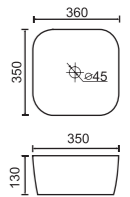

TB-223

Semi Recess Basin
Size: 430 × 430 × 160mm

TB-235

Counter Basin
Size: 445 × 445 × 175mm

TB-217

Counter Basin
Size: 410 × 410 × 185mm

TB-210

Drop in Basin
Size: 400 × 400 × 150mm

TB-483

Semi drop in Basin
Size: 400 × 400 × 110mm

TB-396

Counter Basin
Size: 360 × 350 × 130mm

TB-280B

Counter Basin
Size: 520 × 330 × 135mm

TB-280C

Counter Basin
Size: 480 × 345 × 130mm

Vanity Top
Size: 1500 × 465 × 180mm

ASW-900LHD

Vanity Top
Size: 900 × 465 × 190mm

ASW1200D

Vanity Top
Size: 1200 × 465 × 180mm

ASW1500D

Vanity Top
Size: 1500 × 465 × 180mm

ASK600 Vanity Top

Size: 1200 × 465 × 210mm

ASB600 Vanity Top

Size: 600 × 465 × 210mm

ASB750 Vanity Top

Size: 750 × 465 × 210mm

ASB900 Vanity Top

Size: 900 × 465 × 210mm

ASB1200 Vanity Top