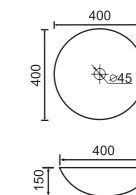

Trading Hours:

Monday to Friday: 8:00am–5:00pm

E-mail: ostarbathroom@gmail.com

COUNTER BASIN SERIES

BL374

Counter Basin
Size: 400 x 400 x 150mm
Matt Black

TB-374

Counter Basin
Size: 400 x 400 x 150mm
Matt White

TB-891

Counter Basin
Size: 360 x 360 x 120mm

TB-215

Counter Basin
Size: 460 × 460 × 160mm

TB-225

Counter Basin
Size: 420 × 420 × 170mm

TB-216

Counter Basin
Size: 400 × 400 × 150mm

Vanity Top
Size: 600 x 465 x 180mm

ASW-750

Vanity Top
Size: 750 x 465 x 180mm

ASW-900 CNT

Vanity Top
Size: 900 × 465 × 180mm

ASW-1200

Vanity Top
Size: 1200 × 465 × 180mm

ASW-1500S

Vanity Top
Size: 1500 × 465 × 180mm

ASW-900LHD

Vanity Top
Size: 900 × 465 × 190mm

ASW1200D

Vanity Top
Size: 1200 × 465 × 180mm

ASW1500D

Vanity Top
Size: 1500 × 465 × 180mm

ASK600 Vanity Top