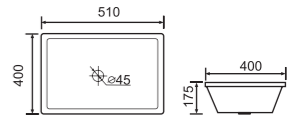

Size: 1200 × 465 × 210mm

ASB600 Vanity Top

Size: 600 × 465 × 210mm

ASB750 Vanity Top

Size: 750 × 465 × 210mm

ASB900 Vanity Top

Size: 900 × 465 × 210mm

ASB1200 Vanity Top

Size: 1200 × 465 × 210mm

ASW550-34

Vanity Top

Size: 550 × 340 × 140mm

AS60-30

Vanity Top

Size: 620 × 330 × 140mm

AS75-36

HD5B

Drop in Basin
Size: 500 × 460 × 170mm

HD8B

Drop in Basin
Size: 470 × 420 × 175mm

HD7

Undermount basin
Size: 489 × 400 × 205mm
Internal: 450 × 360mm

HD7A

Undermount basin
Size: 463 × 372 × 200mm
Internal: 410 × 310mm

TB562

Undermount basin
Size: 525 × 365mm
Internal: 465 × 310mm

TB-307A

Undermount basin
Size: 460 × 330 × 185mm
Internal: 400 × 275mm

TB-329

Undermount basin
Size: 510 × 400 × 175mm
Internal: 445 × 340mm

TB-334