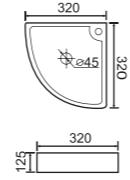

TB-483

Semi drop in Basin
Size: 400 × 400 × 110mm

TB-396

Counter Basin
Size: 360 × 350 × 130mm

TB-280B

Counter Basin
Size: 520 × 330 × 135mm

TB-280C

Counter Basin
Size: 480 × 345 × 130mm

TB-431

Counter Basin
Size: 600 × 385 × 120mm

TB-245B

Wall or Counter Basin
Size: 590 × 430 × 130mm

TB-493

Counter Basin
Size: 495 × 390 × 150mm

TB-872

Semi drop in Basin
Size: 515 × 340 × 155mm

TB-204

Counter Basin
Size: 470 × 360 × 130mm

HD-24

Counter Basin
Size: 320 × 320 × 125mm

TB-246

Counter Basin
Size: 600 × 340 × 130mm

TB-422

Wall or Counter Basin
Size: 420 × 280 × 130mm

Size: 1200 × 465 × 210mm

ASB600 Vanity Top

Size: 600 × 465 × 210mm

ASB750 Vanity Top

Size: 750 × 465 × 210mm

ASB900 Vanity Top

Size: 900 × 465 × 210mm

ASB1200 Vanity Top