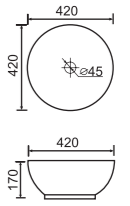

TB-891

Counter Basin
Size: 360 x 360 x 120mm

TB-215

Counter Basin
Size: 460 × 460 × 160mm

TB-225

Counter Basin
Size: 420 × 420 × 170mm

TB-216

Counter Basin
Size: 400 × 400 × 150mm

TB-223

Semi Recess Basin
Size: 430 × 430 × 160mm

TB-235

Counter Basin
Size: 445 × 445 × 175mm

TB-217

Counter Basin
Size: 410 × 410 × 185mm

TB-210

Drop in Basin
Size: 400 × 400 × 150mm

Vanity Top
Size: 1500 × 465 × 180mm

ASW-900LHD

Vanity Top
Size: 900 × 465 × 190mm

ASW1200D

Vanity Top
Size: 1200 × 465 × 180mm

ASW1500D

Vanity Top
Size: 1500 × 465 × 180mm

ASK600 Vanity Top

Size: 600 × 465 × 210mm

ASK750 Vanity Top

Size: 750 × 465 × 210mm

ASK900 Vanity Top

Size: 900 × 465 × 210mm

ASK1200 Vanity Top

Size: 1200 × 465 × 210mm

ASW-900RHD