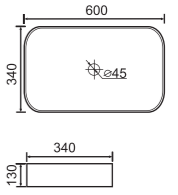

TB-483

Semi drop in Basin
Size: 400 × 400 × 110mm

TB-396

Counter Basin
Size: 360 × 350 × 130mm

TB-280B

Counter Basin
Size: 520 × 330 × 135mm

TB-280C

Counter Basin
Size: 480 × 345 × 130mm

TB-431

Counter Basin
Size: 600 × 385 × 120mm

TB-245B

Wall or Counter Basin
Size: 590 × 430 × 130mm

TB-493

Counter Basin
Size: 495 × 390 × 150mm

TB-872

Semi drop in Basin
Size: 515 × 340 × 155mm

TB-204

Counter Basin
Size: 470 × 360 × 130mm

HD-24

Counter Basin
Size: 320 × 320 × 125mm

TB-246

Counter Basin
Size: 600 × 340 × 130mm

TB-422

Wall or Counter Basin
Size: 420 × 280 × 130mm

Vanity Top
Size: 1500 × 465 × 180mm

ASW-900LHD

Vanity Top
Size: 900 × 465 × 190mm

ASW1200D

Vanity Top
Size: 1200 × 465 × 180mm

ASW1500D

Vanity Top
Size: 1500 × 465 × 180mm

ASK600 Vanity Top