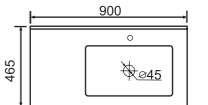

Vanity Top
Size: 750 x 390 x 180mm

ASW90-39

Vanity Top
Size: 900 x 390 x 180mm

ASQ60-33

Vanity Top
Size: 600 x 330 x 140mm

ASQ75-36

Vanity Top
Size: 750 x 360 x 140mm

ASW-600

Vanity Top
Size: 600 x 465 x 180mm

ASW-750

Vanity Top
Size: 750 x 465 x 180mm

ASW-900 CNT

Vanity Top
Size: 900 × 465 × 180mm

ASW-1200

Vanity Top
Size: 1200 × 465 × 180mm

ASW-1500S

Vanity Top
Size: 1500 × 465 × 180mm

ASW-900LHD

Vanity Top
Size: 900 × 465 × 190mm

ASW1200D

Vanity Top
Size: 1200 × 465 × 180mm

ASW1500D

Vanity Top
Size: 1500 × 465 × 180mm

ASK600 Vanity Top

Size: 600 × 465 × 210mm

ASK750 Vanity Top

Size: 750 × 465 × 210mm

ASK900 Vanity Top

Size: 900 × 465 × 210mm

ASK1200 Vanity Top

Size: 1200 × 465 × 210mm

ASW-900RHD