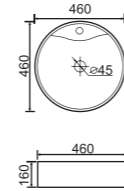

TB-891

Counter Basin
Size: 360 x 360 x 120mm

TB-215

Counter Basin
Size: 460 × 460 × 160mm

TB-225

Counter Basin
Size: 420 × 420 × 170mm

TB-216

Counter Basin
Size: 400 × 400 × 150mm

TB-223

Semi Recess Basin
Size: 430 × 430 × 160mm

TB-235

Counter Basin
Size: 445 × 445 × 175mm

TB-217

Counter Basin
Size: 410 × 410 × 185mm

TB-210

Drop in Basin
Size: 400 × 400 × 150mm

Vanity Top
Size: 1500 × 465 × 180mm

ASW-900LHD

Vanity Top
Size: 900 × 465 × 190mm

ASW1200D

Vanity Top
Size: 1200 × 465 × 180mm

ASW1500D

Vanity Top
Size: 1500 × 465 × 180mm

ASK600 Vanity Top

Size: 1200 × 465 × 210mm

ASB600 Vanity Top

Size: 600 × 465 × 210mm

ASB750 Vanity Top

Size: 750 × 465 × 210mm

ASB900 Vanity Top

Size: 900 × 465 × 210mm

ASB1200 Vanity Top