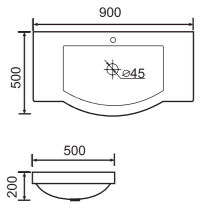

Size: 600 × 500 × 200mm

ASD750 Vanity Top

Size: 750 × 500 × 200mm

ASD900 Vanity Top

Size: 900 × 500 × 200mm

ASD1200 Vanity Top

Size: 1200 × 500 × 200mm

ASF-U600 Vanity Top