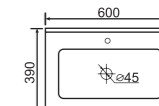

TB-218E Counter Basin
Size: 380 × 380 × 120mm

TB-229

Counter Basin
Size: 380 × 380 × 130mm

TB-108

Semi-Recess Basin
Size: 410 × 410 × 145mm

TB-207 Semi-Recess Basin
Size: 510 × 495 × 160mm

TB-207B Semi-Recess Basin
Size: 460 × 410 × 150mm

TB-865

Wall or Counter Basin
Size: 400 × 300 × 120mm

TB-241

Drop in Basin
Size: 410 × 410 × 180mm

VANITY TOP SERIES

ASW60-39

Vanity Top
Size: 600 x 390 x 180mm

ASW75-39

Vanity Top
Size: 750 x 390 x 180mm

ASW90-39

Vanity Top
Size: 900 x 390 x 180mm

ASQ60-33

Vanity Top
Size: 600 x 330 x 140mm

ASQ75-36

Vanity Top
Size: 750 x 360 x 140mm

ASW-600

Vanity Top
Size: 600 x 465 x 180mm

ASW-750

Vanity Top
Size: 750 x 465 x 180mm

ASW-900 CNT

Vanity Top
Size: 900 × 465 × 180mm

ASW-1200

Vanity Top
Size: 1200 × 465 × 180mm

ASW-1500S