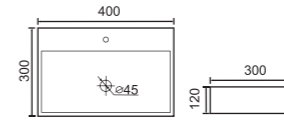

TB-218 Counter Basin
Size: 560 × 445 × 150mm

TB-218B Counter Basin
Size: 460 × 460 × 145mm

TB-300

Counter Basin
Size: 480 × 440 × 80mm

TB-242

Wall or Counter Basin
Size: 330 × 290 × 110mm

TB-218C Counter Basin
Size: 410 × 410 × 145mm

TB-218E Counter Basin
Size: 380 × 380 × 120mm

TB-229

Counter Basin
Size: 380 × 380 × 130mm

TB-108

Semi-Recess Basin
Size: 410 × 410 × 145mm

TB-207 Semi-Recess Basin
Size: 510 × 495 × 160mm

TB-207B Semi-Recess Basin
Size: 460 × 410 × 150mm

TB-865

Wall or Counter Basin
Size: 400 × 300 × 120mm

TB-241

Drop in Basin
Size: 410 × 410 × 180mm

VANITY TOP SERIES

ASW60-39

Vanity Top
Size: 600 x 390 x 180mm

ASW75-39

Vanity Top
Size: 750 x 390 x 180mm

ASW90-39

Vanity Top
Size: 900 x 390 x 180mm

ASQ60-33

Vanity Top
Size: 600 x 330 x 140mm

ASQ75-36

Vanity Top
Size: 750 x 360 x 140mm

ASW-600