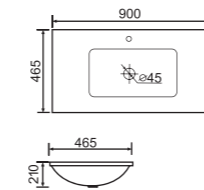

Size: 1200 × 465 × 210mm

ASB600 Vanity Top

Size: 600 × 465 × 210mm

ASB750 Vanity Top

Size: 750 × 465 × 210mm

ASB900 Vanity Top

Size: 900 × 465 × 210mm

ASB1200 Vanity Top

Size: 1200 × 465 × 210mm

ASD600 Vanity Top

Size: 600 × 500 × 200mm

ASD750 Vanity Top

Size: 750 × 500 × 200mm

ASD900 Vanity Top

Size: 900 × 500 × 200mm

ASD1200 Vanity Top

Size: 1200 × 500 × 200mm

ASF-U600 Vanity Top

Size: 600 × 465 × 210mm

ASF-U750 Vanity Top

Size: 750 × 465 × 210mm

ASF-U900 Vanity Top

Size: 900 × 465 × 210mm

ASF-U1200 Vanity Top

Size: 1200 × 465 × 210mm

ASW550-34

Vanity Top

Size: 550 × 340 × 140mm

AS60-30

Vanity Top

Size: 620 × 330 × 140mm

AS75-36