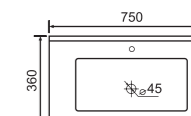

TB-865

Wall or Counter Basin
Size: 400 × 300 × 120mm

TB-241

Drop in Basin
Size: 410 × 410 × 180mm

VANITY TOP SERIES

ASW60-39

Vanity Top
Size: 600 x 390 x 180mm

ASW75-39

Vanity Top
Size: 750 x 390 x 180mm

ASW90-39

Vanity Top
Size: 900 x 390 x 180mm

ASQ60-33

Vanity Top
Size: 600 x 330 x 140mm

ASQ75-36

Vanity Top
Size: 750 x 360 x 140mm

ASW-600

Vanity Top
Size: 600 x 465 x 180mm

ASW-750

Vanity Top
Size: 750 x 465 x 180mm

ASW-900 CNT

Vanity Top
Size: 900 × 465 × 180mm

ASW-1200

Vanity Top
Size: 1200 × 465 × 180mm

ASW-1500S

Vanity Top
Size: 1500 × 465 × 180mm

ASW-900LHD

Vanity Top
Size: 900 × 465 × 190mm

ASW1200D

Vanity Top
Size: 1200 × 465 × 180mm

ASW1500D

Vanity Top
Size: 1500 × 465 × 180mm

ASK600 Vanity Top