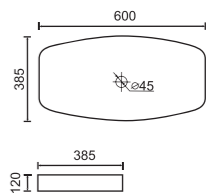

TB-431

Counter Basin
Size: 600 × 385 × 120mm