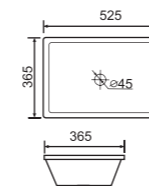

Size: 1200 × 465 × 210mm

ASW550-34

Vanity Top

Size: 550 × 340 × 140mm

AS60-30

Vanity Top

Size: 620 × 330 × 140mm

AS75-36

Vanity Top

Size: 750 × 360 × 170mm

ASF-U1500

Vanity Top

Size: 1500 × 485 × 210mm

ASW-800

Vanity Top

Size: 810 × 470 × 210mm

HD5B

Drop in Basin
Size: 500 × 460 × 170mm

HD8B

Drop in Basin
Size: 470 × 420 × 175mm

HD7

Undermount basin
Size: 489 × 400 × 205mm
Internal: 450 × 360mm

HD7A

Undermount basin
Size: 463 × 372 × 200mm
Internal: 410 × 310mm

TB562

Undermount basin
Size: 525 × 365mm
Internal: 465 × 310mm

TB-307A

Undermount basin
Size: 460 × 330 × 185mm
Internal: 400 × 275mm

TB-329

Undermount basin
Size: 510 × 400 × 175mm
Internal: 445 × 340mm

TB-334